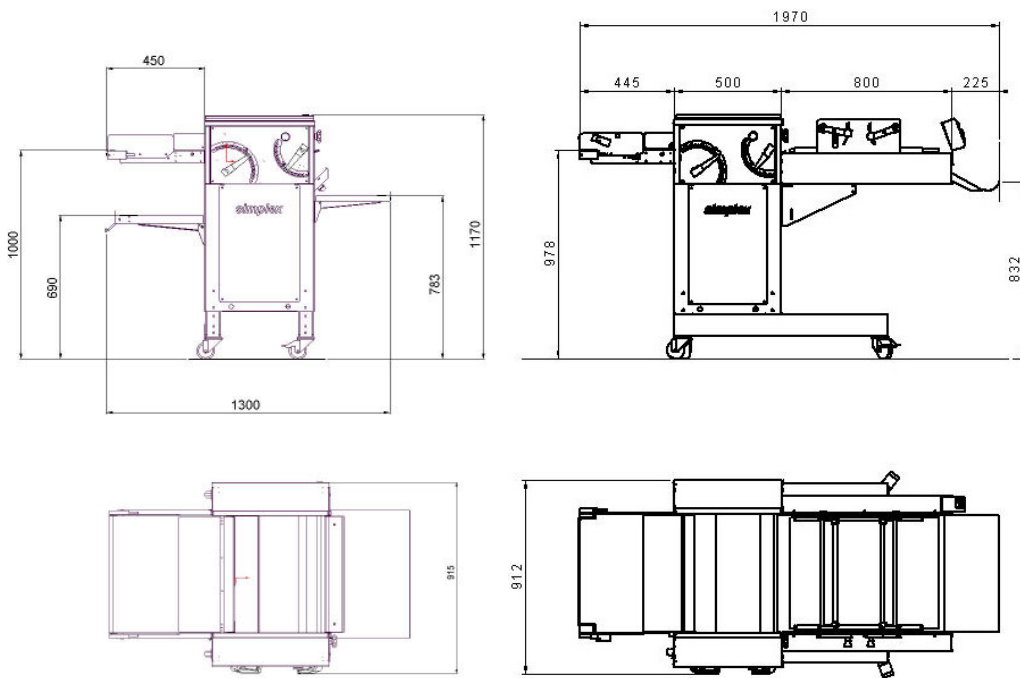

Dimensions: